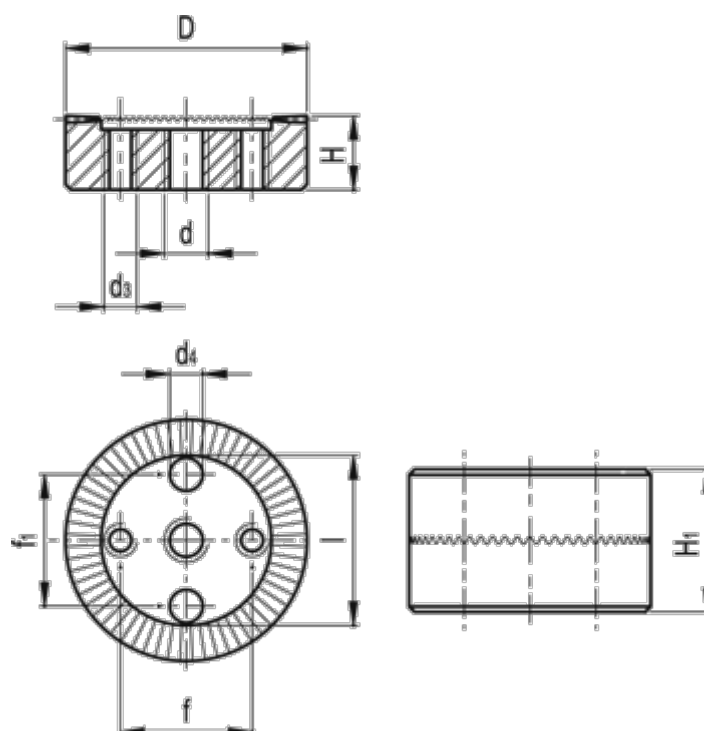

Data Sheet

Article number: 20656536

Description: E+G Serrated locking plate
GN 187.4-32-60-C-ST

Measures

D	= 32	l	= 23.5
d	= M6	Number of teeth	= 60
d1	= 5.3	Weight (g)	= 41
d4 H11	= 5		
f	= 18		
f1	= 18		
H +/-0.9	= 9.0		
H1	= 18		